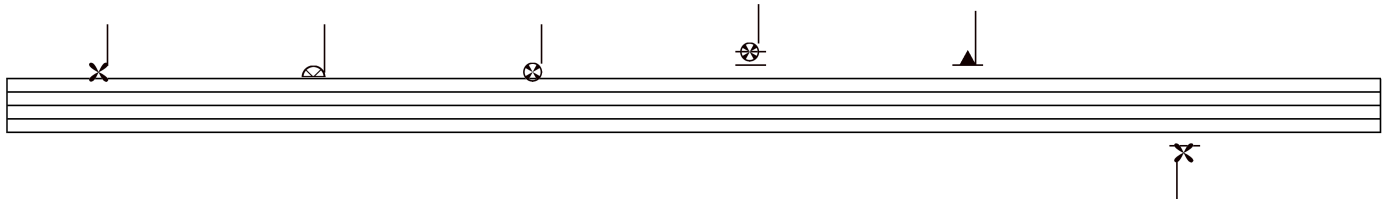

nomenclature

(ou placement des différents instruments de la batterie sur la portée).

Les Peaux

caisse claire rimshot tom alto tom medium tom bass grosse caisse

Les Métaux

charleston charleston semi-ouvert charleston ouvert cymbale crash cymbale ride charleston au pied

- Abréviations :**
- Tom alto = T1
 - Tom medium = T2
 - Tom bass = T3
 - caisse claire = C.C.
 - grosse caisse = G.C.
 - rimshot = R.S. (caisse claire frappée sur le bord).
 - charleston = h.h.
 - cymbale ride = C.R.

4

refrain

4

couplet

8

pont

3

The main musical score consists of multiple staves. The first two staves show the beginning of the 'couplet' (8 measures) and 'pont' (3 measures) sections. The notation includes rhythmic patterns with 'x' marks for guitar chords and various note values. The score is organized into measures corresponding to the 8-measure couplet and 3-measure bridge sections.

This musical score is written for guitar and consists of seven systems of staves. Each system contains two staves: a top staff for guitar-specific notation and a bottom staff for a standard musical notation. The top staff features a sequence of chords, each marked with an 'X' to indicate a barre across the strings. The bottom staff contains a melodic line with various rhythmic values, including eighth and sixteenth notes, and rests. The notation includes a variety of note heads, stems, and beams. Some notes in the top staff are marked with a circled 'X' symbol, which typically denotes a natural harmonium. The score is presented in a clean, black-and-white format.